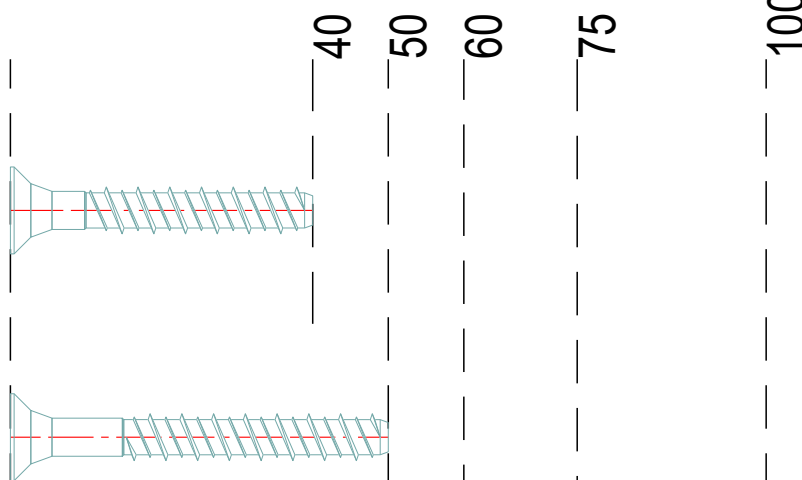

Betonschrauben

PROFIX PBS-F

110.404.05xxx

T-Drive T30

PBS-F 5/6 x 40

T-Drive T30

PBS-F 5/6 x 50

T-Drive T30

PBS-F 5/6 x 60

T-Drive T30

PBS-F 5/6 x 75

T-Drive T30

PBS-F 5/6 x 100