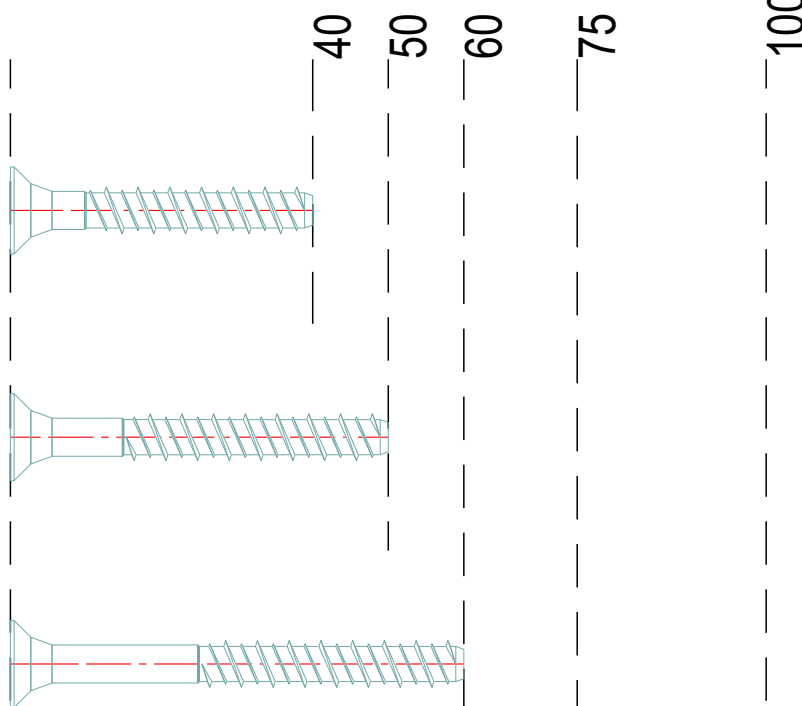

Betonschrauben

PROFIX PBS-F

110.404.05xxx

T-Drive T30

PBS-F 5/6 x 40

T-Drive T30

PBS-F 5/6 x 50

T-Drive T30

PBS-F 5/6 x 60

T-Drive T30

PBS-F 5/6 x 75

T-Drive T30

PBS-F 5/6 x 100